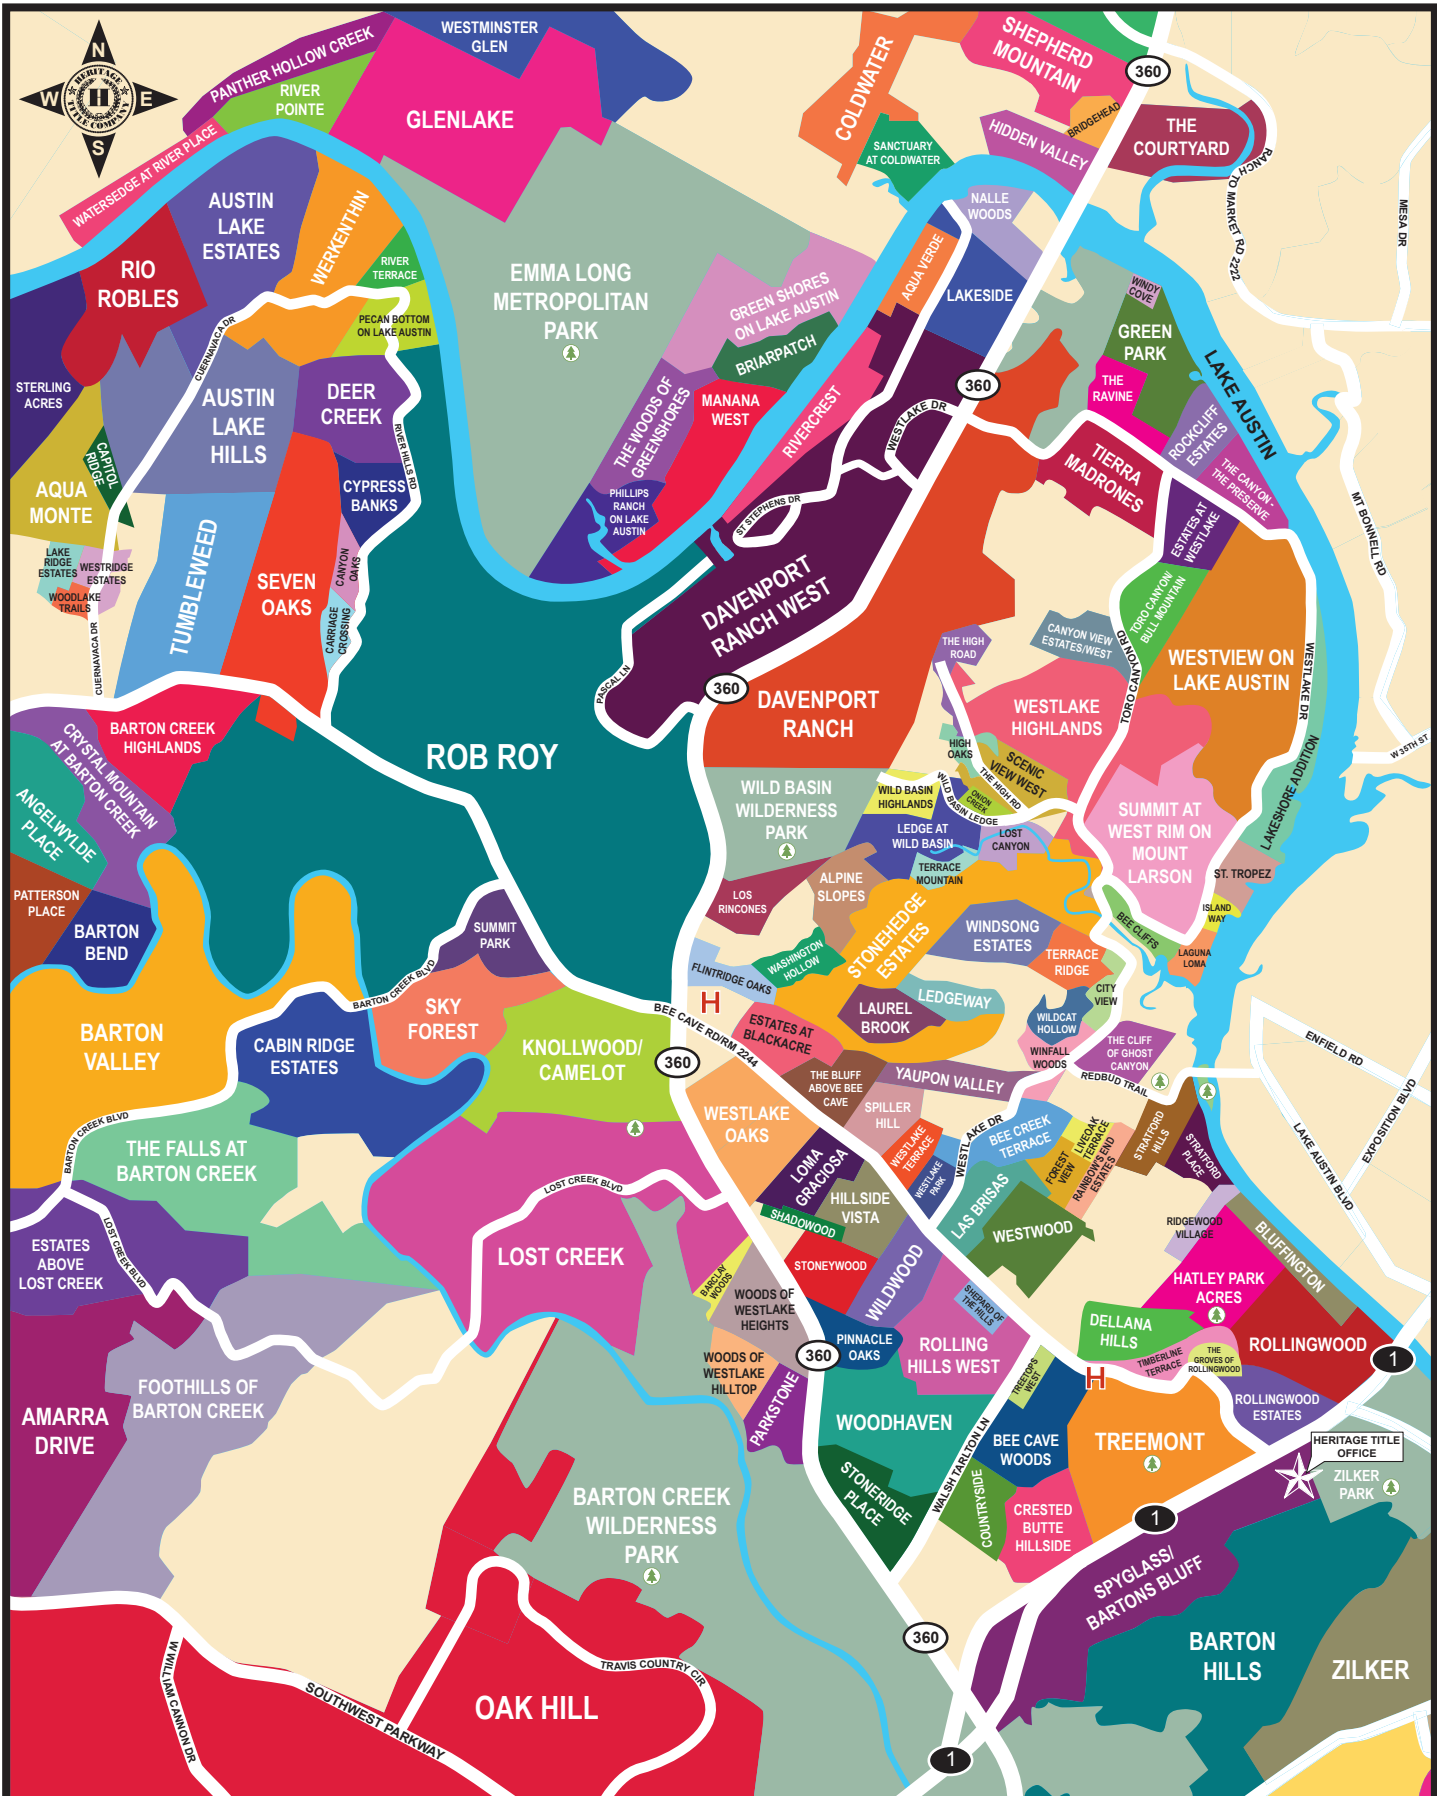

WESTLAKE NEIGHBORHOOD MAP

This map has been produced for the sole purpose of providing an educational overview and is not warranted for any other purpose. No warranty is made regarding its accuracy or completeness. Reproduction or distribution of this map is not permitted without permission from Heritage Title Company of Austin, Inc.