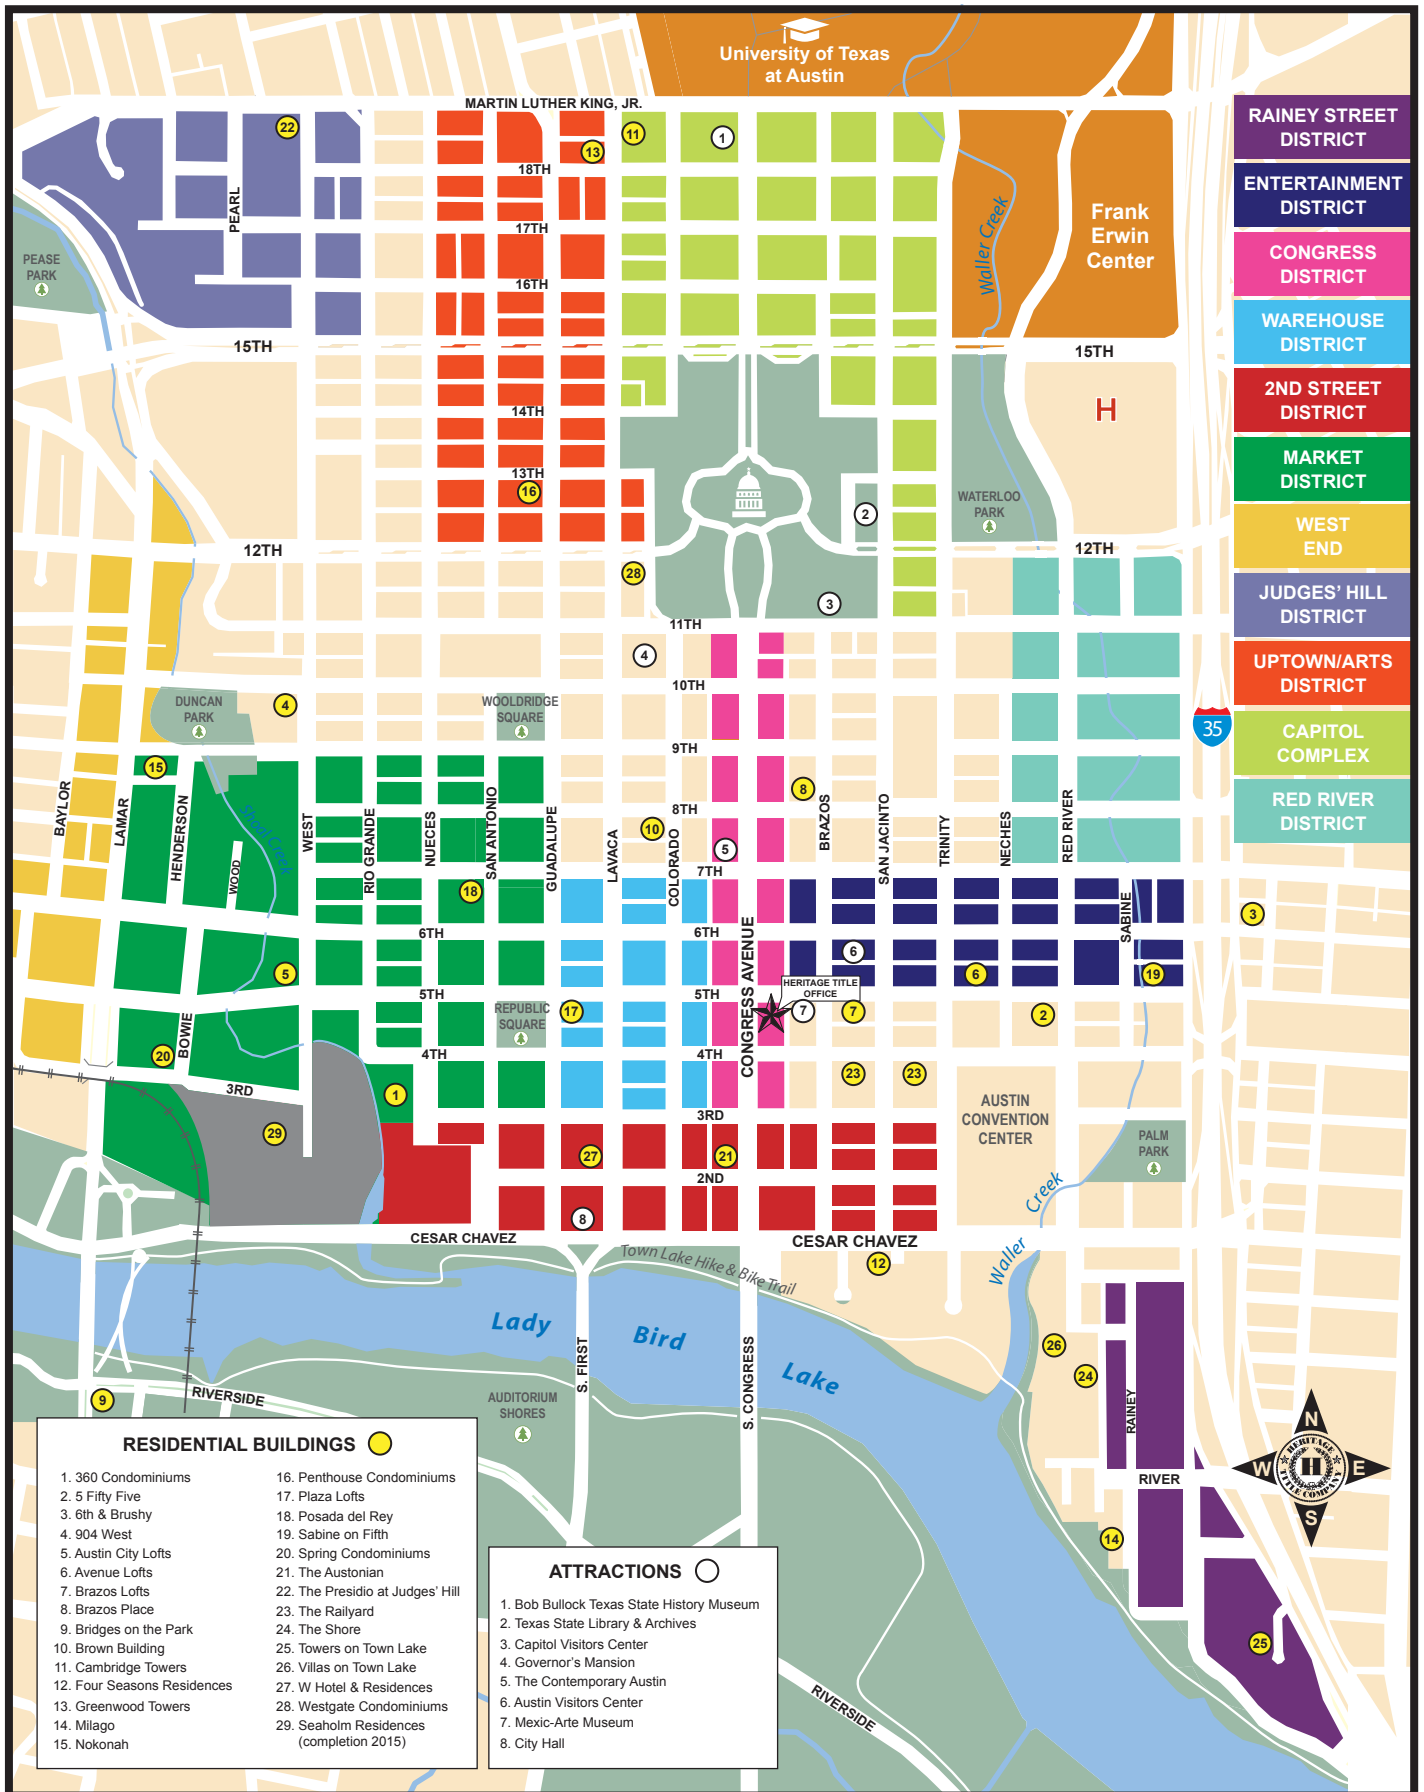

DOWNTOWN MAP

This map has been produced for the sole purpose of providing an educational overview and is not warranted for any other purpose. No warranty is made regarding its accuracy or completeness. Reproduction or distribution of this map is not permitted without permission from Heritage Title Company of Austin, Inc.